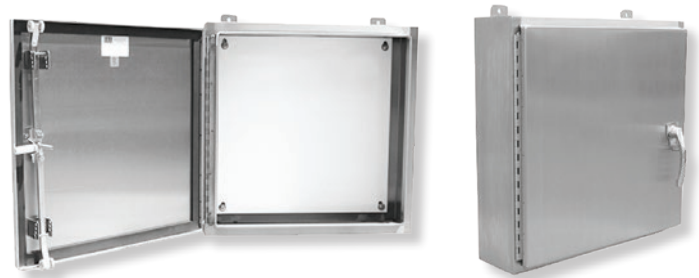

C & I
ENCLOSURES