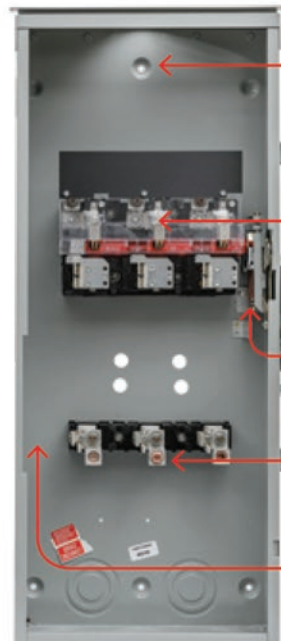

- Self-leveling, three-point mounting system.
- Clear line shield allows visual confirmation of blade positions while helping to protect against accidental contact with live parts.
- Direct-drive, quick-make, quick-break mechanism snaps contacts open and closed, providing positive ON/OFF indication.
- Spring-reinforced fuse clips assure reliable contact for cool operation. Suitable for Class H, K, J or R fuses, where applicable.
- Wide, unobstructed gutter.

Not all products available at all locations. Please speak to your sales representative for more information.
Atlantic Coast Electric Supply is not responsible for typographical errors. Images are for representational purposes only.
Atlantic Coast Electric Supply reserves the right to discontinue any promotion or product offering at its sole discretion.