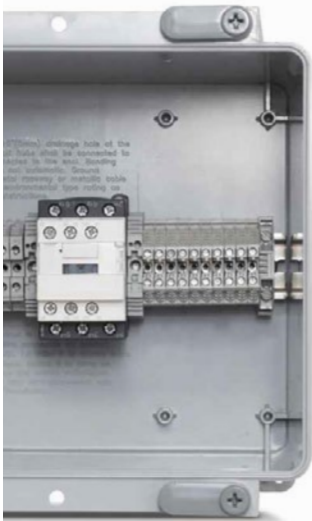

$80.88 ea.
Kraloy JBX12124 PVC
Junction Box 12-Inch x 12-
Inch x 4-Inch 548.26-Cubic-
Inch #19179

$278.88 ea.
Kraloy JBX161610 Junction
Box, Screw Cover, PVC,
Molded Mounting Feet, 16 x
16 x 10 in. #107450